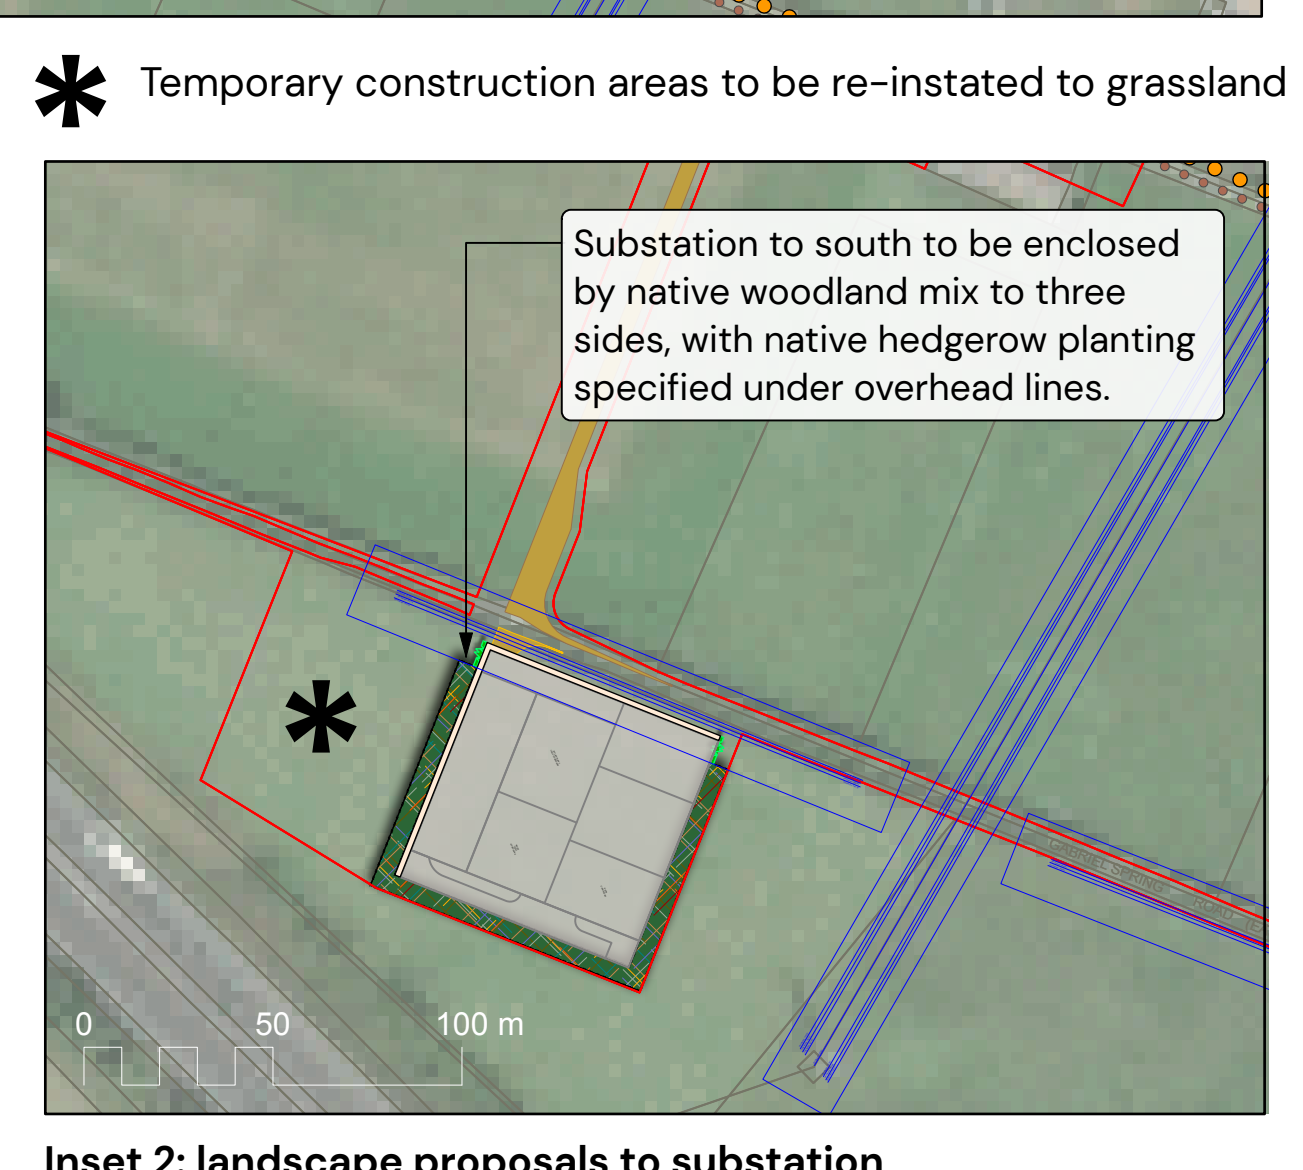

Indicative Planting List

Native Tree Planting			
ID	Plant Species	Size	%
A.c	Alnus glutinosa	10-12cm, 300-350cm ht, B, 2x, Feathered, 7 breaks	10
B.p	Betula pendula	10-12cm, 300-350cm ht, B, 2x, Feathered, 7 breaks	10
F.s	Fagus sylvatica	10-12cm, 300-350cm ht, B, 2x, Feathered, 7 breaks	10
P.a	Prunus avium	10-12cm, 300-350cm ht, B, 2x, selected standard, c.s. 175-200cm, 4 breaks	5
Q.r	Quercus robur	10-12cm, 300-350cm ht, B, 2x, Feathered, 7 breaks	50
S.au	Sorbus aucuparia	10-12cm, 300-350cm ht, B, 2x, selected standard, c.s. 175-200cm, 4 breaks	15

Native Mixed Hedgerows			
ID	Plant Species	Height/Pot Size	%
A.c	Acer campestre	40-60cm ht, B, 1+0, seeding	10
C.a	Corylus avellana	40-60cm ht, B, 1+1, transplant, seed-raised, branched, 2 breaks	25
C.m	Crataegus monogyna	40-60cm ht, B, 1+1, transplant, seed-raised	35
I.a	Ilex aquifolium	40-60cm ht, 2L, leader with laterals	5
P.s	Prunus spinosa	40-60cm ht, B, 1+1, transplant, seed-raised, branched, 2 breaks	10
R.c	Rosa canina	40-60cm ht, 2L, branched, 3 breaks	5
S.c	Salix caprea	40-60cm ht, 2L, cutting, branched, 3 breaks	5
V.o	Viburnum opulus	40-60cm ht, B, 1+1, transplant, seed-raised, branched, 2 breaks	5

Native Woodland Mix			
ID	Plant Species	Height	%
A.c	Acer campestre	60-80cm ht, B, 1+1, transplant, seed-raised	5
B.p	Betula pendula	125-150cm ht, B, 2x, feathered, 3 breaks	10
C.a	Corylus avellana	60-80cm ht, B, 1+2, transplant, seed-raised, branched, 3 breaks	15
C.m	Crataegus monogyna	125-150cm ht, B, 1+2, transplant, seed-raised	15
F.s	Fagus sylvatica	150-175 cm ht, B, 2x, feathered 3 breaks	10
I.a	Ilex aquifolium	60-80cm ht, 5L, leader with laterals	5
P.a	Prunus avium	125-150cm ht, B, 2x, feathered 3 breaks	5
Q.r	Quercus robur	150-175 cm ht, B, 2x, feathered 3 breaks	20
S.c	Salix caprea	60-80cm ht, B, 0/1 cutting, branched, 2 breaks	5
S.a	Sorbus aucuparia	125-150cm ht, B, 2x, feathered 3 breaks	10